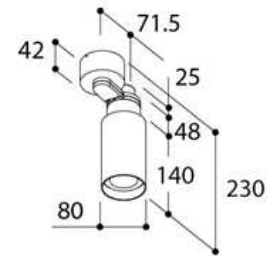

TELESCOOP Surface White [LAYERS]

A+

TELESCOOP SURFACE WHITE [LAYERS]

- 491447 2700K - Textured White + 2700K
- 491457 3000K - Textured White + 3000K

DESCRIPTION

Lamp type 1 for: 491447:

- Lamptype: LUXEON M
- Wattage 7,82W x1
- Input 230V 50-60Hz
- Dimmable NOT
- Beam Angle 20° - 48°
- Adjustability 70° - 359°
- Lumen output 725 lm
- Ledcolor 2700K

Lamp type 1 for: 491457:

- Lamptype: LUXEON M
- Wattage 7,82W x1
- Input 230V 50-60Hz
- Dimmable NOT
- Beam Angle 20° - 48°
- Adjustability 70° - 359°
- Lumen output 725 lm
- Ledcolor 3000K

DETAILS