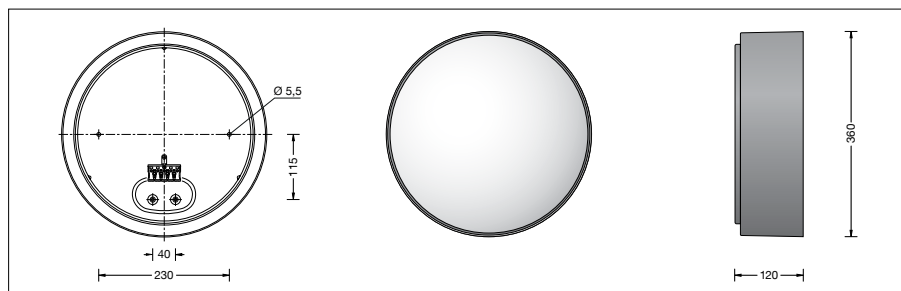

BEGA**51 013.1**

Ceiling luminaire for indoor use

Project · Reference number

Date

Product data sheet

Application

Ceiling luminaire · indoor luminaire impact resistant synthetic diffuser and metal housing for non-glare light deflected downwards.

Product description

Ceiling luminaire »STUDIO LINE«
 Aluminium luminaire housing,
 Velvet black,
 Inside hue white
 Metal luminaire mounting plate,
 finish white enamel
 Impact resistant synthetic diffuser, white,
 with bayonet closure
 2 mounting holes \varnothing 5.5 mm
 Distance apart 230 mm
 2 cable entries for through-wiring for mains
 cable up to \varnothing 10,5 mm max. 5 x 1.5²
 Connection terminal 2.5²
 Earth conductor connection
 LED power supply unit
 220-240 V \sphericalangle 0/50-60 Hz
 DC 170-276 V
 DALI-controllable
 Basic insulation is provided between the mains
 and control cables
 BEGA Thermal Switch®
 Temporary thermal shutdown to protect
 temperature-sensitive components
 Safety class I
 Impact strength IK10
 Protection against mechanical
 impacts < 20 joule
 – Safety mark
 CE – Conformity mark
 Weight: 2.6 kg

Inrush current

Inrush current: 10 A / 200 μ s
 Maximum number of luminaires of this
 type per miniature circuit breaker:
 B 10A: 18 luminaires
 B 16A: 30 luminaires
 C 10A: 31 luminaires
 C 16A: 51 luminaires

Lamp

Module connected wattage	26.4 W
Luminaire connected wattage	29.5 W
Rated temperature	$t_a = 25$ °C
Ambient temperature	$t_{a \max} = 40$ °C

51 013.1 K3

Colour temperature	3000 K
Colour rendering index	CRI > 90
Module luminous flux	3970 lm
Luminaire luminous flux	2744 lm
Luminaire luminous efficiency	93 lm/W