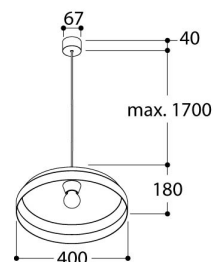

Pictures

Description

Luzien is a round pendant fixture whose design pays homage to the authentic, industrial factory lamp. The perfectly balanced proportions and the rich glow of warm light that flows over the inside of the fixture make Luzien an appealing pendant fixture with a refined vintage look. Luzien is available with an E27 lamp-holder to take a beautifully designed LED filament lamp. In addition, an integral LED solution is available where the opal diffuser ensures a sleek effect and a high efficiency.

Specifications (453096)

Beam angle:	nvt	Weight:	1,10 kg
Input:	230V 50-60Hz AC	Dimmable:	DIMMABLE DEPENDENT ON BULB
Lamp:	A60	Wattage:	1 x 40W
Location:	Indoor		
Application:	Ceiling		

Finishes

Finish

- BLACK + GOLD
- TEXTURED BLACK
- TEXTURED RED
- TEXTURED WHITE
- TEXTURED YELLOW