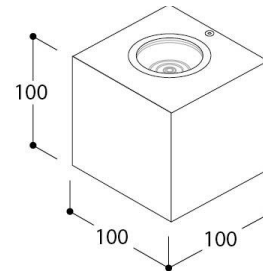

BRIX OUT SINGLE BEAM IP65

Pictures

Description

As a wall-mounted fixture, this cube-shaped classic in the range conjures up a pleasant, wide beam of light on the wall, both single beam (up or down) and double beam (up and down). These outdoor fixtures have a high IP rating and are also available in a version for ceiling installation with downward light. The indoor Brix is available in white and black textured finishes. The outdoor versions are available in the well-known colours for outdoor use: textured black, textured grey and silver anthracite.

Specifications (260947)

Colour temperature:	2700K	Weight:	1,40 kg
Beam angle:	70°	Dimmable:	MAINS DIM LC
Input:	230V 50-60Hz AC	Wattage:	1 x 3,82W
Lamp:	LUXEON M	Converter:	Converter incorporated
Lumen output net:	1 x 340		
Lumen output gross:	1 x 400		
Colour display:	90		
Location:	Outdoor		
Application:	Wall		