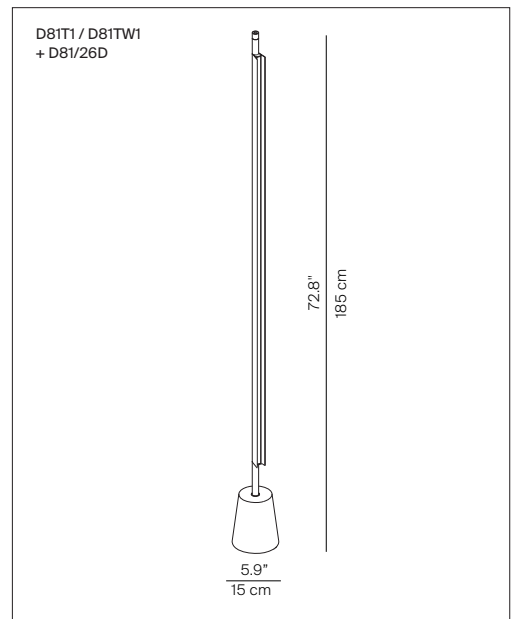

# COMPENDIUM

design Daniel Rybakken

**LUCE  
PLAN**

Type: Floor

Lamps: D81T1 LED 37W<sup>(1)</sup> 3000K  
D81TW1 LED 37W<sup>(1)</sup> 2700K

Product use: Indoor

Materials: Profile in extruded aluminum anodized in various colors.  
Base in die-cast zinc-alloy, dimmer mounted on the power cord

Colors: Black, brass, aluminium

Description Compendium stands out for the evocative graphic-sculptural impact of its slim silhouette.

Rating:   220-240 V ~ 50/60 Hz  
IP20

Marking: 

Reference code : Structure

D81T1	1D810T010030	brass
3000K	1D810T010020	alu
	1D810T010001	black
D81TW1	1D810TW10030	brass
2700K	1D810TW10020	alu
	1D810TW10001	black
Base		
D81/26D	1D810/26D001	black

<sup>(1)</sup> Power consumption by device